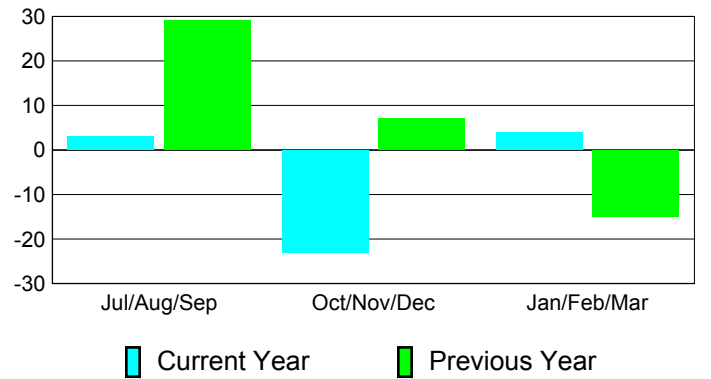

**Membership Results
2010-2011**

**Membership
2009-2010**

Month	Net Memb Goal	Actual New Memb	Actual Dropped Memb	Gain/Loss of Memb	Gain/Loss of Memb
Jul/Aug/Sep	5	60	-57	3	29
Oct/Nov/Dec	5	50	-73	-23	7
Jan/Feb/Mar	20	47	-43	4	-15
Totals	30	157	-173	-16	21

Membership Results 2010-2011

Goal, New, Dropped, Gain/Loss

Comparison of Membership Gain/Loss

Current Year Compared to the Previous Year

Gender Comparison 2010-2011

Jul/Aug/Sep

Oct/Nov/Dec

Jan/Feb/Mar