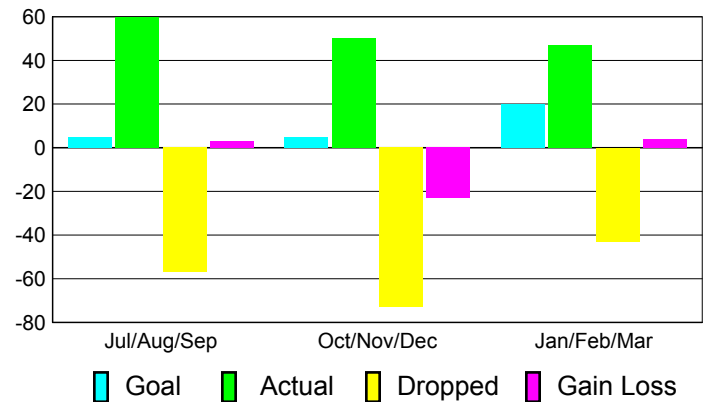

Membership Results 2010-2011

Goal, New, Dropped, Gain/Loss

Comparison of Membership Gain/Loss

Current Year Compared to the Previous Year